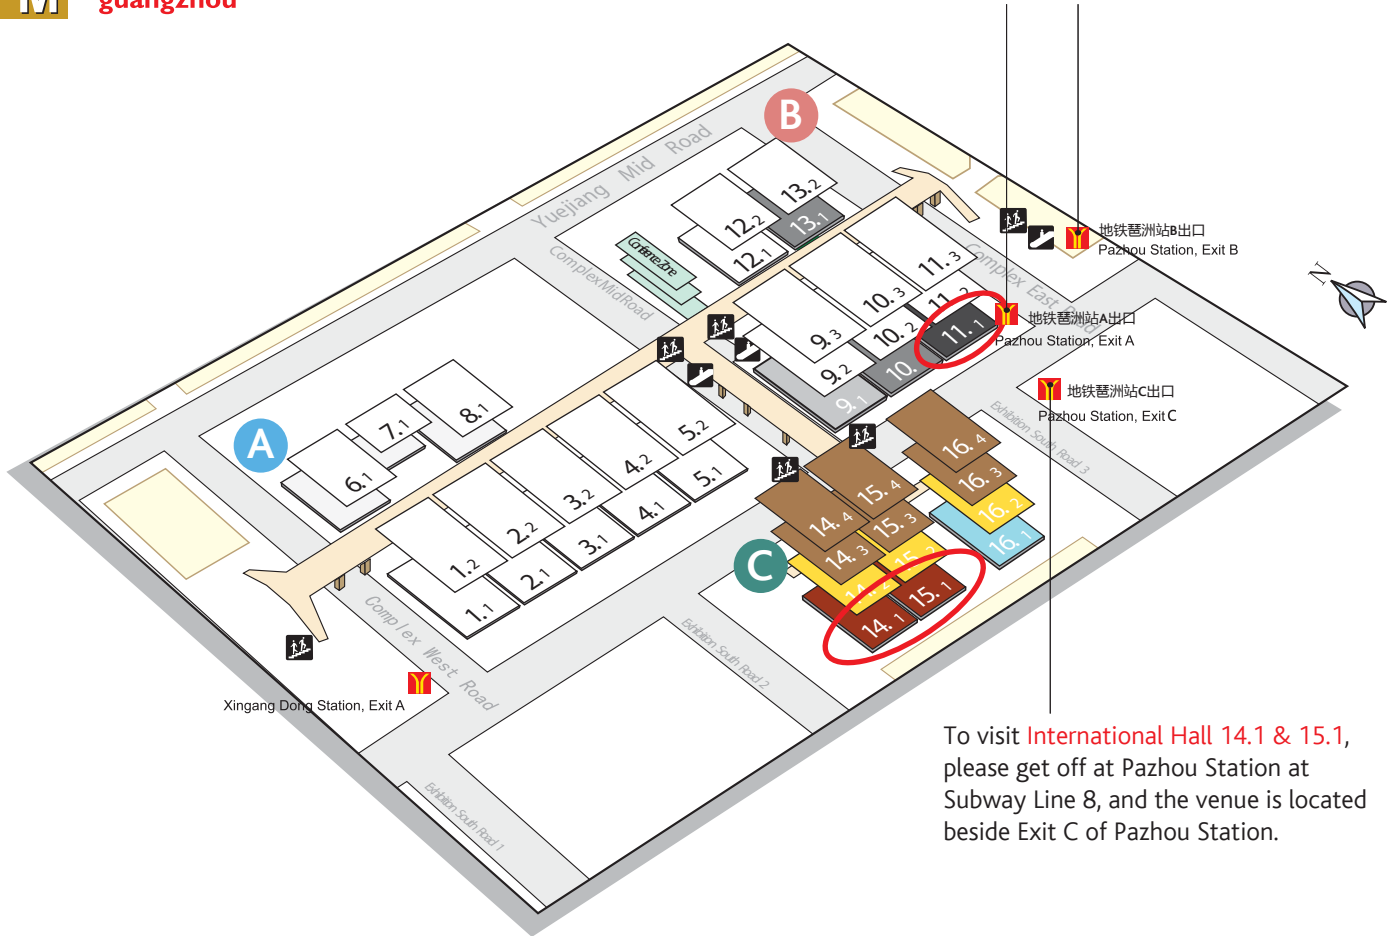

To visit **International Hall 11.1 - Woodworking Machinery**, please get off at Pazhou Station at Subway Line 8, and the venue is located beside Exit A and Exit B of Pazhou Station.

To visit **International Hall 14.1 & 15.1**, please get off at Pazhou Station at Subway Line 8, and the venue is located beside Exit C of Pazhou Station.

## The product groups

	<b>9.1</b>	Mattress and sewing machinery, furniture production tool and cutter	软体机械及刀具展区
	<b>10.1 &amp; 13.1</b>	Woodworking machinery	木工机械展区
	 <b>11.1</b>	<b>International Hall</b> Woodworking machinery, tools and other machinery	<b>国际展区-机械综合馆</b> 木工机械 / 软体机械 / 刀具 / 其它机械
	 <b>14.1</b>	<b>International Hall</b> Hardware, components and fitting	<b>国际展区-五金馆</b> 五金 / 配件
	 <b>15.1</b>	<b>International Hall</b> Materials and equipments for upholstery and bedding, wood products and adhesives, materials and equipment for interior design	<b>国际展区-辅料综合馆</b> 软体家具辅料 / 气动元件 木料及木材产品 / 粘合剂、填充剂 室内装饰原料与设备
	<b>14.2, 15.2 &amp; 16.2</b>	Raw materials and components	家具配料综合展区
	<b>14.3, 15.3, 16.3, 14.4, 15.4 &amp; 16.4</b>	Hardware	五金展区
	<b>16.1</b>	<b>Visitor Registration Center</b>	<b>买家登记中心</b>